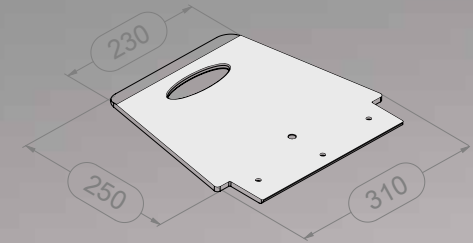

Toe plate variety

CargoMaster CC160/CC200

Choose the appropriate toe plate for your personal transportation situation from the variety we offer.

We are happy to create and produce special plates for your particular demands.

Item number		CC160	CC200
Standard toe plate 310 x 250 x 230 mm	included in the delivery package		-
	additional		100608
Toe plate 440 x 241 mm	instead of standard version (extra charge)		100662
	additional		100663
Toe plate 600 x 120 mm	instead of standard version (extra charge)		100664
	additional		100665
Toe plate 400 x 440 mm	instead of standard version (extra charge)		100666
	additional		100667
Toe plate to hook on 430 x 405 mm			100668
Toe plate for a laundry cart			100669

Standard toe plate
310 x 250 x 230 mm

Toe plate
440 x 241 mm

Toe plate
400 x 440 mm

Toe plate to hook on
430 x 405 mm

Toe plate
295 x 240 x 101 mm

Toe plate for a laundry cart
400 x 205 mm