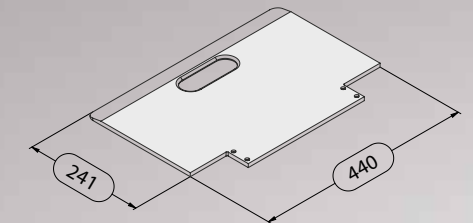

Toe plate variety

CargoMaster CC160/CC200

Choose the appropriate toe plate for your personal transportation situation from the variety we offer.

We are happy to create and produce special plates for your particular demands.

Item number		CC160	CC200
Standard toe plate 310 x 250 x 230 mm	included in the delivery package		-
	additional		100608
Toe plate 440 x 241 mm	instead of standard version (extra charge)		100662
	additional		100663
Toe plate 600 x 120 mm	instead of standard version (extra charge)		100664
	additional		100665
Toe plate 400 x 440 mm	instead of standard version (extra charge)		100666
	additional		100667
Toe plate to hook on 430 x 405 mm			100668
Toe plate for a laundry cart			100669

Standard toe plate
310 x 250 x 230 mm

Toe plate
440 x 241 mm

Toe plate
400 x 440 mm

Toe plate to hook on
430 x 405 mm

Toe plate
295 x 240 x 101 mm

Toe plate for a laundry cart
400 x 205 mm