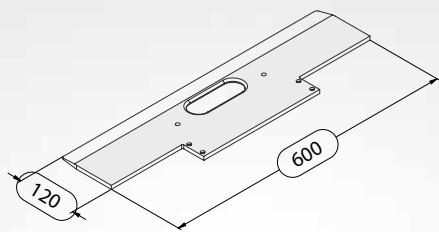

Item number		CC160	CC200
Standard toe plate 310 x 250 x 230 mm	included in the delivery package		-
	additional		100608
Toe plate 440 x 241 mm	instead of standard version (extra charge)		100662
	additional		100663
Toe plate 600 x 120 mm	instead of standard version (extra charge)		100664
	additional		100665
Toe plate 400 x 440 mm	instead of standard version (extra charge)		100666
	additional		100667
Toe plate to hook on 430 x 405 mm			100668
Toe plate for a laundry cart			100669

Standard toe plate
310 x 250 x 230 mm

Toe plate
440 x 241 mm

Toe plate
400 x 440 mm

Toe plate to hook on
430 x 405 mm

Toe plate
295 x 240 x 101 mm

Toe plate for a laundry cart
400 x 205 mm