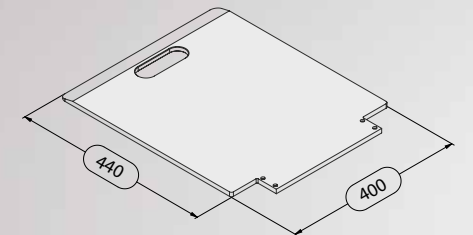

Item number		CC160	CC200
Standard toe plate 310 x 250 x 230 mm	included in the delivery package		-
	additional		100608
Toe plate 440 x 241 mm	instead of standard version (extra charge)		100662
	additional		100663
Toe plate 600 x 120 mm	instead of standard version (extra charge)		100664
	additional		100665
Toe plate 400 x 440 mm	instead of standard version (extra charge)		100666
	additional		100667
Toe plate to hook on 430 x 405 mm			100668
Toe plate for a laundry cart			100669

Standard toe plate
310 x 250 x 230 mm

Toe plate
440 x 241 mm

Toe plate
400 x 440 mm

Toe plate to hook on
430 x 405 mm

Toe plate
295 x 240 x 101 mm

Toe plate for a laundry cart
400 x 205 mm