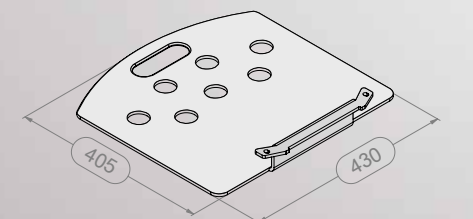

Toe plate variety

CargoMaster CC160/CC200

Choose the appropriate toe plate for your personal transportation situation from the variety we offer.

We are happy to create and produce special plates for your particular demands.

Item number		CC160	CC200
Standard toe plate 310 x 250 x 230 mm	included in the delivery package		-
	additional		100608
Toe plate 440 x 241 mm	instead of standard version (extra charge)		100662
	additional		100663
Toe plate 600 x 120 mm	instead of standard version (extra charge)		100664
	additional		100665
Toe plate 400 x 440 mm	instead of standard version (extra charge)		100666
	additional		100667
Toe plate to hook on 430 x 405 mm			100668
Toe plate for a laundry cart			100669

Standard toe plate
310 x 250 x 230 mm

Toe plate
440 x 241 mm

Toe plate
400 x 440 mm

Toe plate to hook on
430 x 405 mm

Toe plate
295 x 240 x 101 mm

Toe plate for a laundry cart
400 x 205 mm